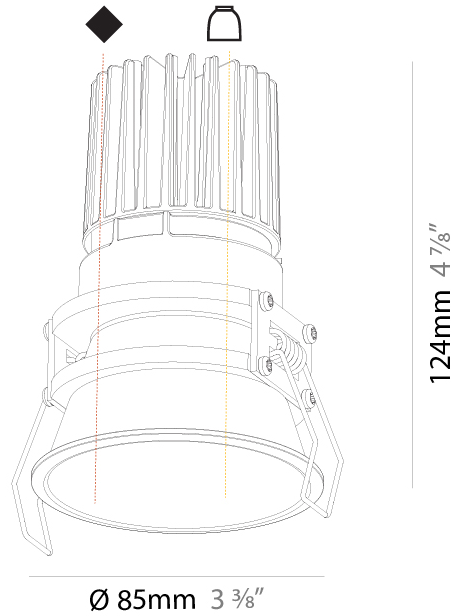

INVADER DEEP RECESSED

A35605-

base number	Color	Finishes	Reflector
	Temperature	(Diamond)	Options

- To build a product code in our configurator select the specify button on the base model # product page
- To build a manual product code on this datasheet choose from the options listed below in blue font and add the suffix to the base model #

GENERAL

Series: Invader Deep
 Brand: Prolicht
 Division: Architectural
 Mounting Type: Recessed
 Mounting Location: Ceiling
 Subcategory: Downlight

PHYSICAL

Shape: Round
 Diameter (mm): 85
 Diameter (in): 3 3/8
 Height (mm): 124
 Height (in): 4 7/8
 Ceiling Thickness (mm): 5 - 30
 Ceiling Thickness (in): 3/16 - 1 3/16
 Min. Recessing Depth (mm): 140
 Min. Recessing Depth (in): 5 1/2
 Light Distribution: Downlight
 Weight (kg): 0.335
 Weight (lbs): 0.74
 Fixture Finish: SSR / BKV / CWI / CRY / HAB / UFT / ITA / RUA / FTG / MYG / LOD / PUS / FRO / FUP / KIA / POP / BLS / SPG / MEY / GOH / GUM / CHC / COM / ABZ / JAG / OBR / MOS / ROR
 Fixture Material: Aluminum Die Cast
 Cut-out Measurements: D - 80mm / 3 1/8"

GENERAL

Series: Invader Deep
 Brand: Prolicht
 Division: Architectural
 Mounting Type: Recessed
 Mounting Location: Ceiling
 Subcategory: Downlight

PHYSICAL

Shape: Round
 Diameter (mm): 85
 Diameter (in): 3 3/8
 Height (mm): 124
 Height (in): 4 7/8
 Min. Recessing Depth (mm): 140
 Min. Recessing Depth (in): 5 1/2
 Light Distribution: Downlight
 Weight (kg): 0.338
 Weight (lbs): 0.745
 Installation Requirement: Non-insulated Ceiling only
 Fixture Finish: SSR / BKV / CWI / CRY / HAB / UFT / ITA / RUA / FTG / MYG / LOD / PUS / FRO / FUP / KIA / POP / BLS / SPG / MEY / GOH / GUM / CHC / COM / ABZ / JAG / OBR / MOS / ROR
 Fixture Material: Aluminum Die Cast
 Cut-out Measurements: D - 80mm / 3 1/8"

PROJECT
TYPE
SPECIFIER
QUANTITY
DATE

INVADER DEEP RECESSED

A35606-

PROJECT

TYPE

SPECIFIER

QUANTITY

DATE