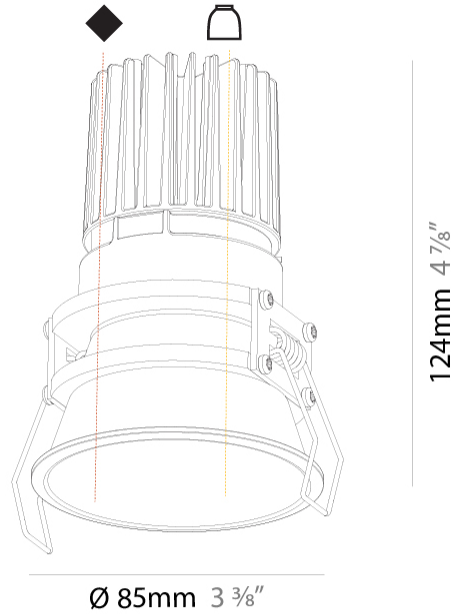

GENERAL

Series: Invader Deep
Brand: Prolicht
Division: Architectural
Mounting Type: Recessed
Mounting Location: Ceiling
Subcategory: Downlight

PHYSICAL

Shape: Round
Diameter (mm): 85
Diameter (in): 3 3/8
Height (mm): 124
Height (in): 4 7/8
Ceiling Thickness (mm): 5 - 30
Ceiling Thickness (in): 3/16 - 1 3/16
Min. Recessing Depth (mm): 140
Min. Recessing Depth (in): 5 1/2
Light Distribution: Downlight
Weight (kg): 0.335
Weight (lbs): 0.74
Fixture Finish: SSR / BKV / CWI / CRY / HAB / UFT / ITA / RUA / FTG / MYG / LOD / PUS / FRO / FUP / KIA / POP / BLS / SPG / MEY / GOH / GUM / CHC / COM / ABZ / JAG / OBR / MOS / ROR
Fixture Material: Aluminum Die Cast
Cut-out Measurements: D - 80mm / 3 1/8"

ELECTRICAL

Lamp Type: LED (Zhaga Standard)
Input Wattage (W): 14.3
Total Output Wattage (W): 13
Dimming: Tri-Mode (Non-Dimming and Phase Dimming (120Vac only) and 0-10V Dimming)
Driver Included: No
Driver Location: Recessed Housing
Driver Type: Constant Current - Universal
Housing: See components
Input Voltage (V): 120 - 277
Constant Current (MA): 350

LED

Number of LEDs: 1
Color Temperature (°K): 2700 / 3000 / 3500 / 4000
Max. Delivered Lumen (lm): 890 / 920 / 970 / 990
Nominal Lumen (lm): 1304 / 1352 / 1421 / 1450
CRI: >90 CRI
Lamp Life (hrs): 50000

OPTICAL

Reflector: 20 / 40 / 60
Adjustability: Fixed

RATINGS AND CERTIFICATIONS

Certified By: Certified for North American Standards
IP rating: IP44